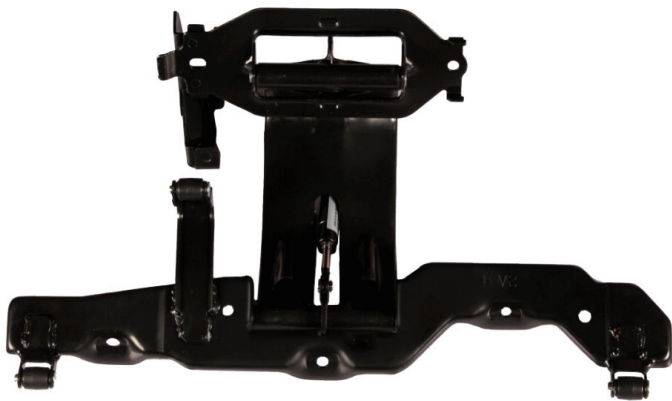

GOLDEN ARBUTUS ENTERPRISE CORP.

PROFESSIONAL MANUFACTURE TRUCKS & TRACTORS SPARE PARTS

NO.164 1st SEC SHUNG SHAN N. RD. YANG MEI CHUEN, TAOYUAN HSIEN, TAIWAN. R.O.C.

楊梅鎮中山北路一段164號/TEL:+886-3-4782690/FAX:+886-3-4758086

E-mail: lingli.wang200@msa.hinet.net/統編: 84360247

列印日期：2010/02/27

CATALOG

頁數：13 / 35

SCANIA 97-ON

002-019-SCC-R

SC-340

面板角板后鈕 R

CORNER PANLE HINGE RH

1.00 / 0.50CFT / 1.00 N.W. / 1.20 G.W.

OEM NO:1440113

SCANIA 97-NO