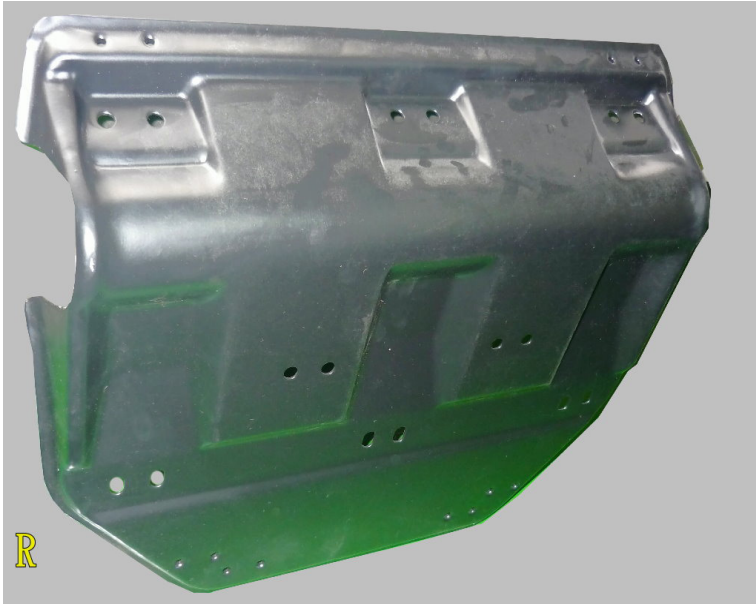

GOLDEN ARBUTUS ENTERPRISE CORP.

PROFESSIONAL MANUFACTURE TRUCKS & TRACTORS SPARE PARTS

NO.164 1st SEC SHUNG SHAN N. RD. YANG MEI CHUEN, TAOYUAN HSIEN, TAIWAN. R.O.C.

楊梅鎮中山北路一段164號/TEL:+886-3-4782690/FAX:+886-3-4758086

E-mail: lingli.wang200@msa.hinet.net/統編: 84360247

列印日期: 2010/02/27

CATALOG

頁數: 30 / 35

SCANIA 97-NO

011-002-SCC-R

SC-340

擋泥板支架鐵板 RH

MUDGUARD STAY PLATE RH

1.00 / 0.00CFT / 0.00 N.W. / 0.00 G.W.

OEM NO:

SCANIA 97-NO

011-015-SCA-L-1

SC-340

后燈總成(97) L

TIRE LAMP LH

10.00 / 3.70CFT / 13.00 N.W. / 13.50 G.W.

OEM NO:1387877