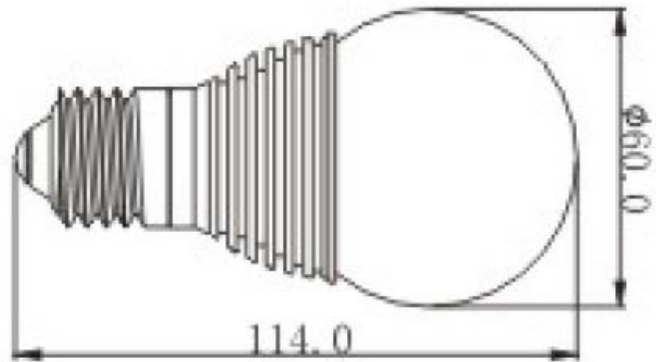

P/N: E27-16G-1W3-XX(CREE) SPECIFICATION

Pictures

Picture

Dimension (mm)

Specification

NO.	Items	Units	Parameter
1	Input Voltage	V	100-240VAC
2	LED Type	-	1W*3
3	Luminous Flux	lm	CW: 270
			WW:225
4	Intensity (1Meter)	Lux	30
5	Intensity (2Meter)	Lux	10
6	LED Color	-	CW(5000K), WW(2700K)
7	Beam Angle	°	140
8	Body Materials	-	Pure Aluminum
9	Life Time	Hr	30000
10	Work Temperature	°C	-20~50
11	Power Factor	-	0.55
12	Efficiency	%	65
13	Consumption Power	W	4.3±10%
14	Over-voltage Protection	%	< 120
15	Over-current Protection	%	< 110
16	Approbations	-	CE&RoHS
17	One Pieces Packing	mm	
18	Net Weight/pcs	g	