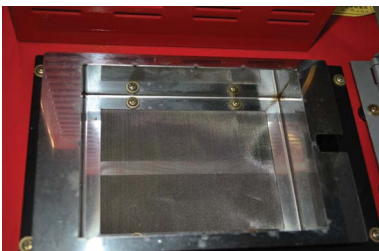

FEATURES 設備特性

1. This machine is used to clean out the cured PUR adhesive inside the heating hose.
用於清洗保溫管內之PUR結皮。
2. May be used with 3/8 " and (or) 5/8 " heating hose.
3/8 "與5/8 "保溫管可共用。
3. Regularly cleaning the heating hose can efficiently extend the lifetime of heating hose.
保溫管經清洗過後可延長保溫管壽命。
4. Regularly cleaning hose can prevent unstable glue flow due to the blocking.
減少保溫管因阻塞後造成出膠不穩定。
5. Please use the cleaning oil suggested by the PUR supplier.
請使用PUR膠廠建議之清洗油。
6. With the S. Stainless filter mesh in the tank, to gather the hardened PUR dregs.
桶內附不鏽鋼濾網,可盛接結皮之PUR膠。

SPECIFICATIONS 設備規格

SPEC 規格	UNIT 單位	HS1104-OL
Tank Capacity 膠槽容量	Liter	5
Max. Operation Temp. 最高操作溫度	°C	200
Viscosity 使用黏稠度	CPS	8000
Available Hose 3/8"保溫管/5/8"保溫管	Set	1
Air pressure 使用氣壓	kg/cm ²	0.5 - 4
Dimensions (L x W x H) 尺寸(長 x 寬 x 高)	mm	430 x 340 x 730
Weight 重量	Kg	Approx. 39
Tank Heating Power 熔膠槽加熱功率	Watt	2000
Power Requirement 電力需求		220V AC, 12A, 50/60Hz, 1Φ