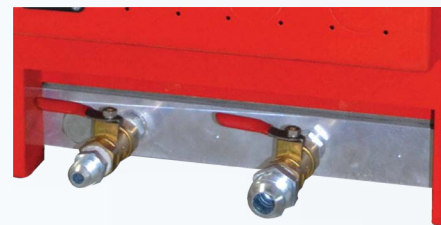

FEATURES 設備特性

1. This machine is used to clean out the cured PUR adhesive inside the heating hose.
用於清洗保溫管內之PUR結皮。
2. May be used with 3/8 " and (or) 5/8 " heating hose.
3/8 "與5/8 "保溫管可共用。
3. Regularly cleaning the heating hose can efficiently extend the lifetime of heating hose.
保溫管經清洗過後可延長保溫管壽命。
4. Regularly cleaning hose can prevent unstable glue flow due to the blocking.
減少保溫管因阻塞後造成出膠不穩定。
5. Please use the cleaning oil suggested by the PUR supplier.
請使用PUR膠廠建議之清洗油。
6. With the S. Stainless filter mesh in the tank, to gather the hardened PUR dregs.
桶內附不鏽鋼濾網,可盛接結皮之PUR膠。

SPECIFICATIONS 設備規格

SPEC 規格	UNIT 單位	HS1104-OL
Tank Capacity 膠槽容量	Liter	5
Max. Operation Temp. 最高操作溫度	°C	200
Viscosity 使用黏稠度	CPS	8000
Available Hose 3/8"保溫管/5/8"保溫管	Set	1
Air pressure 使用氣壓	kg/cm ²	0.5 - 4
Dimensions (L x W x H) 尺寸(長 x 寬 x 高)	mm	430 x 340 x 730
Weight 重量	Kg	Approx. 39
Tank Heating Power 熔膠槽加熱功率	Watt	2000
Power Requirement 電力需求		220V AC, 12A, 50/60Hz, 1Φ