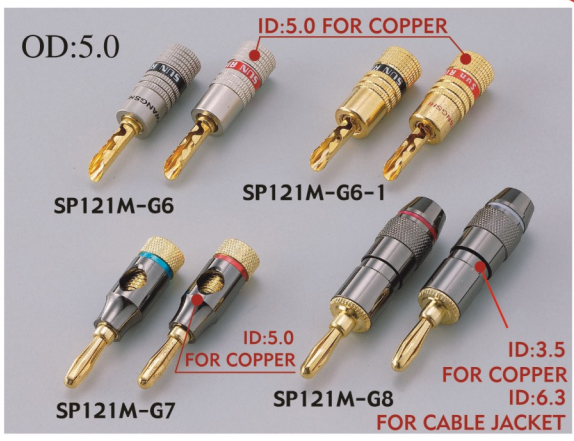

DIN PLUG/BANANA PLUG

DIN PLUG

5P 180°
For MIDI Link

SP119M-5P

DIN PLUG, METAL HOUSING, OD:6mm

BANANA PLUG

SP121	BANANA PLUG,SOLDER TYPE, COLOR:BLACK,RED,BLUE,YELLOW,GREEN
SP121-6-G	BANANA PLUG,SCREW TYPE,GOLD PLATED,6 CLOVES, COLOR:BLACK,RED
SP121M	BANANA PLUG,SOLDER TYPE, COLOR:BLACK,RED,BLUE,YELLOW,GREEN
SP121-MDP	DUAL BANANA PLUG,SCREW TYPE, COLOR:BLACK,RED,BLUE,YELLOW,GREEN,WHITE
SP121-MDP-G	DUAL BANANA PLUG,SCREW TYPE,GOLD PLATED, COLOR:BLACK,RED,BLUE,YELLOW,GREEN,WHITE
SP121-MDP-G-9	DUAL BANANA PLUG,SCREW TYPE,GOLD PLATED, COLOR:BLACK,RED,BLUE,YELLOW,GREEN,WHITE

BANANA PLUG

- SP121M-G1 BANANA PLUG,GOLD PLATED, COLOR:BLACK,RED
- SP121M-G3 DUAL BANANA PLUG,GOLD PLATED, COLOR:BLACK,RED
- SP121M-G3-9 DUAL BANANA PLUG,GOLD PLATED, COLOR:BLACK,RED
- SP121M-G12 BANANA PLUG,GOLD PLATED, WITH CABLE CLAMP
- SP129M-G1 SPEAKER Y TERMINAL WITH CABLE CLAMP

- SP121M-G6 BANANA PLUG, NICKEL SATIN & GOLD PLATED
- SP121M-G6-1 BANANA PLUG, GOLD PLATED
- SP121M-G7 BANANA PLUG, SHINING NICKEL TIN & GOLD PLATED
- SP121M-G8 BANANA PLUG, SHINING NICKEL TIN & GOLD PLATED
- SP121M-G10 BANANA PLUG,GOLD PLATED, FOR BIG WIRE
- SP121M-G11 BANANA PLUG, SHINING NICKEL TIN & GOLD PLATED