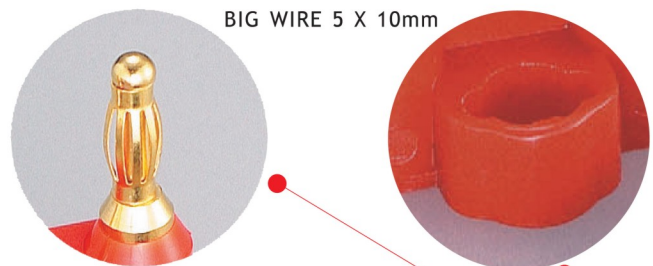

DIN PLUG/BANANA PLUG

DIN PLUG

5P 180°
For MIDI Link

SP119M-5P

DIN PLUG, METAL HOUSING, OD:6mm

BANANA PLUG

SP121	BANANA PLUG,SOLDER TYPE, COLOR:BLACK,RED,BLUE,YELLOW,GREEN
SP121-6-G	BANANA PLUG,SCREW TYPE,GOLD PLATED,6 CLOVES, COLOR:BLACK,RED
SP121M	BANANA PLUG,SOLDER TYPE, COLOR:BLACK,RED,BLUE,YELLOW,GREEN
SP121-MDP	DUAL BANANA PLUG,SCREW TYPE, COLOR:BLACK,RED,BLUE,YELLOW,GREEN,WHITE
SP121-MDP-G	DUAL BANANA PLUG,SCREW TYPE,GOLD PLATED, COLOR:BLACK,RED,BLUE,YELLOW,GREEN,WHITE
SP121-MDP-G-9	DUAL BANANA PLUG,SCREW TYPE,GOLD PLATED, COLOR:BLACK,RED,BLUE,YELLOW,GREEN,WHITE

BANANA PLUG

- SP121M-G1 BANANA PLUG,GOLD PLATED, COLOR:BLACK,RED
- SP121M-G3 DUAL BANANA PLUG,GOLD PLATED, COLOR:BLACK,RED
- SP121M-G3-9 DUAL BANANA PLUG,GOLD PLATED, COLOR:BLACK,RED
- SP121M-G12 BANANA PLUG,GOLD PLATED, WITH CABLE CLAMP
- SP129M-G1 SPEAKER Y TERMINAL WITH CABLE CLAMP

- SP121M-G6 BANANA PLUG, NICKEL SATIN & GOLD PLATED
- SP121M-G6-1 BANANA PLUG, GOLD PLATED
- SP121M-G7 BANANA PLUG, SHINING NICKEL TIN & GOLD PLATED
- SP121M-G8 BANANA PLUG, SHINING NICKEL TIN & GOLD PLATED
- SP121M-G10 BANANA PLUG,GOLD PLATED, FOR BIG WIRE
- SP121M-G11 BANANA PLUG, SHINING NICKEL TIN & GOLD PLATED