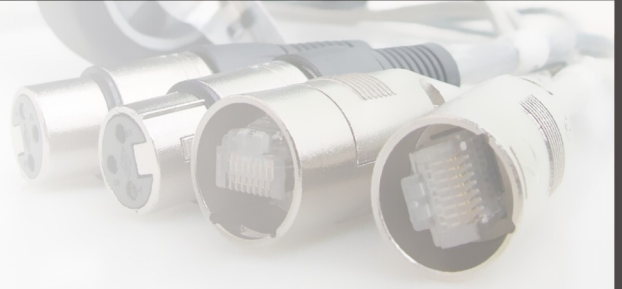

DIN PLUG/BANANA PLUG

DIN PLUG

5P 180°
For MIDI Link

SP119M-5P

DIN PLUG, METAL HOUSING, OD:6mm

BANANA PLUG

SP121	BANANA PLUG,SOLDER TYPE, COLOR:BLACK,RED,BLUE,YELLOW,GREEN
SP121-6-G	BANANA PLUG,SCREW TYPE,GOLD PLATED,6 CLOVES, COLOR:BLACK,RED
SP121M	BANANA PLUG,SOLDER TYPE, COLOR:BLACK,RED,BLUE,YELLOW,GREEN
SP121-MDP	DUAL BANANA PLUG,SCREW TYPE, COLOR:BLACK,RED,BLUE,YELLOW,GREEN,WHITE
SP121-MDP-G	DUAL BANANA PLUG,SCREW TYPE,GOLD PLATED, COLOR:BLACK,RED,BLUE,YELLOW,GREEN,WHITE
SP121-MDP-G-9	DUAL BANANA PLUG,SCREW TYPE,GOLD PLATED, COLOR:BLACK,RED,BLUE,YELLOW,GREEN,WHITE

BANANA PLUG

- SP121M-G1 BANANA PLUG,GOLD PLATED, COLOR:BLACK,RED
- SP121M-G3 DUAL BANANA PLUG,GOLD PLATED, COLOR:BLACK,RED
- SP121M-G3-9 DUAL BANANA PLUG,GOLD PLATED, COLOR:BLACK,RED
- SP121M-G12 BANANA PLUG,GOLD PLATED, WITH CABLE CLAMP
- SP129M-G1 SPEAKER Y TERMINAL WITH CABLE CLAMP

- SP121M-G6 BANANA PLUG, NICKEL SATIN & GOLD PLATED
- SP121M-G6-1 BANANA PLUG, GOLD PLATED
- SP121M-G7 BANANA PLUG, SHINING NICKEL TIN & GOLD PLATED
- SP121M-G8 BANANA PLUG, SHINING NICKEL TIN & GOLD PLATED
- SP121M-G10 BANANA PLUG,GOLD PLATED, FOR BIG WIRE
- SP121M-G11 BANANA PLUG, SHINING NICKEL TIN & GOLD PLATED