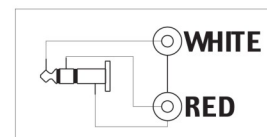

ADAPTOR

FOR SA179
SA177

ITEM	TYPE	A CONNECTOR (WE LIST MALE/PLUG FIRST)	B CONNECTOR
SA159	ADAPTOR	6.3mm STEREO PLUG	6.3mm STEREO JACK *2
SA160	ADAPTOR	6.3mm MONO PLUG	6.3mm MONO JACK *2
SA162	MOLDED ADAPTOR	6.3mm STEREO PLUG	3.5mm STEREO JACK
SA163	MOLDED ADAPTOR	3.5mm STEREO PLUG	6.3mm STEREO JACK
SA164	MOLDED ADAPTOR	3.5mm STEREO PLUG	3.5mm MONO JACK
SA165	MOLDED ADAPTOR	3.5mm MONO PLUG	3.5mm STEREO JACK
SA162-1	METAL ADAPTOR WITH SCREW HOLE	6.3mm STEREO PLUG	3.5mm STEREO JACK
SA171	MOLDED ADAPTOR	6.3mm STEREO JACK	3.5mm STEREO JACK*2
SA172	MOLDED ADAPTOR	3.5mm STEREO PLUG	3.5mm STEREO JACK*2
SA173	MOLDED ADAPTOR	3.5mm MONO PLUG	3.5mm STEREO JACK*2
SA177	MOLDED ADAPTOR	6.3mm STEREO PLUG	RCA JACK*2
SA178	MOLDED ADAPTOR	6.3mm MONO PLUG	RCA JACK*2
SA178Y	MOLDED ADAPTOR	6.3mm MONO PLUG	RCA JACK*2
SA179	MOLDED ADAPTOR	3.5mm STEREO PLUG	RCA JACK*2
SA181	MOLDED ADAPTOR	RCA PLUG	RCA JACK*2
SA181Y	MOLDED ADAPTOR	RCA PLUG	RCA JACK*2
SVP575-2	WITH LOCKING METAL ADAPTOR	6.3mm MONO PLUG	6.3mm STEREO JACK
SVP575-3	WITH LOCKING METAL ADAPTOR	6.3mm STEREO JACK	6.3mm STEREO JACK
SVP575-4	WITH LOCKING METAL ADAPTOR	6.3mm STEREO PLUG	6.3mm STEREO JACK