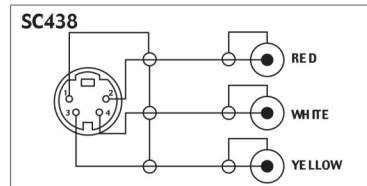

LENGTH : 10M/15M/20M/30M

(OPTION : VIDEO CONNECTOR CAN SELECT F CONNECTOR & RCA)

SC500

## AV CABLE FOR MINI MONITOR

- SC437 3.5MM 4 POLE PLUG TO THREE RCA PLUGS
- SC438 S-VHS PLUG TO THREE RCA PLUGS
- CABLE SPEC. : (10/0.10MM+28/0.10MM)X 3C, PVC
- O.D. : 2.8MM\* 8.4MM
- LENGTH : 3/6/9 FEET
- SMC010-4P MOLDED S-VIDEO CABLE DUAL MINI DIN PLUG
- GOLD PLATED STANDARD S-VIDEO CABLE
- LENGTH : 3/6/9 FEET