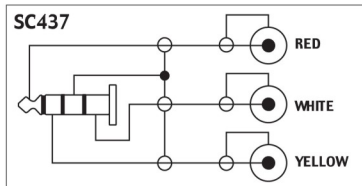

LENGTH : 10M/15M/20M/30M

(OPTION : VIDEO CONNECTOR CAN SELECT F CONNECTOR & RCA)

SC500

## AV CABLE FOR MINI MONITOR

- SC437 3.5MM 4 POLE PLUG TO THREE RCA PLUGS
- SC438 S-VHS PLUG TO THREE RCA PLUGS
- CABLE SPEC. : (10/0.10MM+28/0.10MM)X 3C, PVC
- O.D. : 2.8MM\* 8.4MM
- LENGTH : 3/6/9 FEET
- SMC010-4P MOLDED S-VIDEO CABLE DUAL MINI DIN PLUG
- GOLD PLATED STANDARD S-VIDEO CABLE
- LENGTH : 3/6/9 FEET