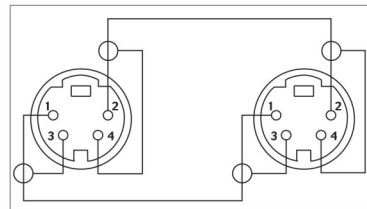

### SC500

CCTV POWER+VIDEO COMBO CABLE(MOLDED CONNECTOR)  
POWER CABLE & CONNECTOR:

20AWGX2C / 5.5mm x 2.1mm PLUG TO 2.1mm JACK

VIDEO CABLE & CONNECTOR:

COAXIAL / BNC MALE TO BNC MALE

CABLE TOTAL O.D.:4mm\*8mm

LENGTH : 10M/15M/20M/30M

(OPTION : VIDEO CONNECTOR CAN SELECT F CONNECTOR & RCA)

SC500

## AV CABLE FOR MINI MONITOR

- SC437 3.5MM 4 POLE PLUG TO THREE RCA PLUGS
- SC438 S-VHS PLUG TO THREE RCA PLUGS
- CABLE SPEC. : (10/0.10MM+28/0.10MM)X 3C, PVC
- O.D. : 2.8MM\* 8.4MM
- LENGTH : 3/6/9 FEET
- SMC010-4P MOLDED S-VIDEO CABLE DUAL MINI DIN PLUG
- GOLD PLATED STANDARD S-VIDEO CABLE
- LENGTH : 3/6/9 FEET

- SC440A RCA JACK TO 2RCA PLUGS, LENGTH:15cm
- SC440B RCA PLUG TO 2RCA JACKS, LENGTH:15cm
- SC440C 3.5mm STEREO PLUG TO 2RCA JACKS, LENGTH:15cm
- CABLE SPEC. : (10/0.10mm+28/0.10mm)x 2C,
- PVC O.D. : 2.8mm\* 5.6mm
- SC498G-1FT 3.5mm STEREO JACK TO 2RCA PLUGS,
- GOLD PLATED LENGTH: 1FT
- SC436S-T-G-1FT 3.5mm STEREO PLUG TO 2RCA PLUGS,
- GOLD PLATED LENGTH: 1FT
- SC454-S-5FT DUAL 3.5mm STEREO PLUG CABLE
- SC420S-5FT 3.5mm STEREO PLUG TO 3.5mm STEREO JACK CABLE