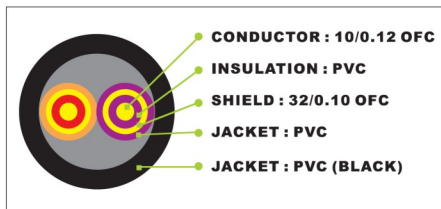

A/V CABLE

AV CABLE FOR MINI MONITOR

- SC437 3.5MM 4 POLE PLUG TO THREE RCA PLUGS
- SC438 S-VHS PLUG TO THREE RCA PLUGS
- CABLE SPEC. : (10/0.10MM+28/0.10MM)X 3C, PVC
- O.D. : 2.8MM* 8.4MM
- LENGTH : 3/6/9 FEET
- SMC010-4P MOLDED S-VIDEO CABLE DUAL MINI DIN PLUG
- GOLD PLATED STANDARD S-VIDEO CABLE
- LENGTH : 3/6/9 FEET

- SC440A RCA JACK TO 2RCA PLUGS, LENGTH:15cm
- SC440B RCA PLUG TO 2RCA JACKS, LENGTH:15cm
- SC440C 3.5mm STEREO PLUG TO 2RCA JACKS, LENGTH:15cm
- CABLE SPEC. : (10/0.10mm+28/0.10mm)x 2C,
- PVC O.D. : 2.8mm* 5.6mm
- SC498G-1FT 3.5mm STEREO JACK TO 2RCA PLUGS,
- GOLD PLATED LENGTH: 1FT
- SC436S-T-G-1FT 3.5mm STEREO PLUG TO 2RCA PLUGS,
- GOLD PLATED LENGTH: 1FT
- SC454-S-5FT DUAL 3.5mm STEREO PLUG CABLE
- SC420S-5FT 3.5mm STEREO PLUG TO 3.5mm STEREO JACK CABLE