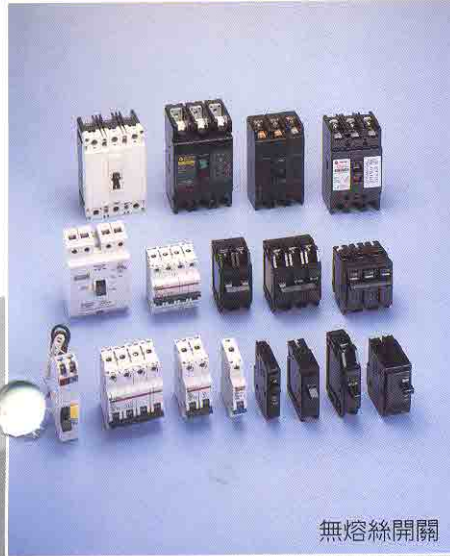

鋁軌端子

Buzzer, Alarm, Foot Switch, Siren, Hoist Switch

蜂鳴器、警示燈、腳踏開關、警鈴、吊車開關

Digital Meter

數位式電錶

Moulded Case Circuit Breaker, Mini Circuit Breaker

無熔絲開關

Fuse Cutout, Lightning Arrester