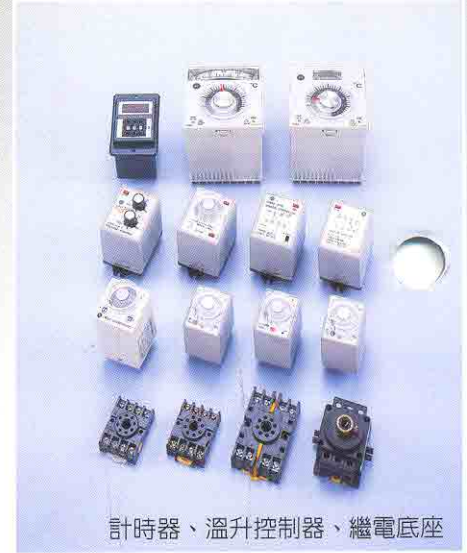

配電盤電錶

Current Transformer , Shunt

比流器、分流器

HT & LT Insulator

高低壓礙子

LED Pilot Lamp, Push Button, Selector Switch

LED燈、按鈕開關、選擇開關

Micro Switch, Limit Switch, Toggle Switch

微動開關、限動開關、搖頭開關

Timer, Temperature Controller, Socket Base

計時器、溫升控制器、繼電底座

Cam Switch

多段式切換開關

Magnetic Contactor, Magnetic Starter & Star-Delta Starter, Motor Protector Switch

電磁接觸器、電磁開關、自動啓動開關、馬達保護開關

Fuse & Fuse Carriers