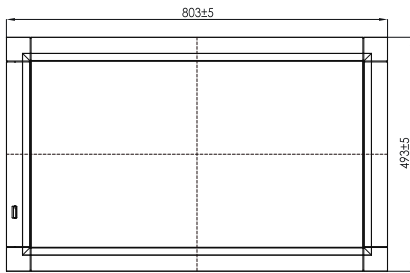

W329711-OMA1 (OMIA-PRO) Standard Definition Flash Network Player

Mechanical Design

Features

- 32 inch Public Display
- Flash support for fancy animation effect
- Hard Disk in Protected mode for storage
- Zone Sync allows your content be synchronized between different zones
- RSS Feed to display most updated news

Chassis

SIDE VIEW

FRONT VIEW

BACK VIEW

BOTTOM VIEW

Measurements shown in mm
All Dimensions are ± 0.5 mm

LCD Side IO

System Side IO

* Note: this is a simplified drawing and some components are not marked in detail.
Please contact our sales representative if you need further product information.

Specifications

LCD Optical Spec :

- Model Name : W329711-OMA1
- Viewable Size Image : 32"(16:9)
- Active Display Area(mm) : 697.685 (H) x 392.256 (V)
- Pixel Pitch(mm) : 0.51075 (H) x 0.51075 (V)
- Number of Pixels : 1366x768
- Contrast Ratio : 2000:1 (typ.)
- Display Color : 16.7M (8bits/color)
- Brightness(cd/m) : 450 (typ.)
- Viewing Angle : -89~89 (H); -89~89 (V)
- Synchronization Range : 31.5~60.0KHz / 60~75Hz
- Recommended Resolution : 1366x768@ 60Hz
- Plug & Play : VESA DDC 1/2B
- Support Video Signal Type : NTSC/PAL
- Remote control : Yes
- Ambient Light sensor : Yes
- Optional Touch Screen : No(Not possible to add)