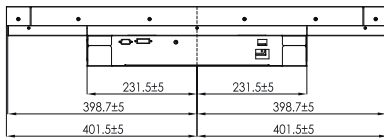

Chassis

SIDE VIEW

FRONT VIEW

BACK VIEW

BOTTOM VIEW

Measurements shown in mm
All Dimensions are ± 0.5 mm

LCD Side IO

System Side IO

* Note: this is a simplified drawing and some components are not marked in detail.
Please contact our sales representative if you need further product information.

Specifications

LCD Optical Spec :

- Model Name : W329711-OMA1
- Viewable Size Image : 32"(16:9)
- Active Display Area(mm) : 697.685 (H) x 392.256 (V)
- Pixel Pitch(mm) : 0.51075 (H) x 0.51075 (V)
- Number of Pixels : 1366x768
- Contrast Ratio : 2000:1 (typ.)
- Display Color : 16.7M (8bits/color)
- Brightness(cd/m) : 450 (typ.)
- Viewing Angle : -89~89 (H); -89~89 (V)
- Synchronization Range : 31.5~60.0KHz / 60~75Hz
- Recommended Resolution : 1366x768@ 60Hz
- Plug & Play : VESA DDC 1/2B
- Support Video Signal Type : NTSC/PAL
- Remote control : Yes
- Ambient Light sensor : Yes
- Optional Touch Screen : No(Not possible to add)