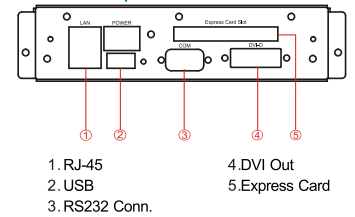

Chassis

SIDE VIEW

FRONT VIEW

BACK VIEW

BOTTOM VIEW

Measurements shown in mm
All Dimensions are ± 0.5 mm

LCD Side IO

System Side IO

* Note: this is a simplified drawing and some components are not marked in detail.
Please contact our sales representative if you need further product information.

Specifications

LCD Optical Spec :

- Model Name : W329711-OMA1
- Viewable Size Image : 32"(16:9)
- Active Display Area(mm) : 697.685 (H) x 392.256 (V)
- Pixel Pitch(mm) : 0.51075 (H) x 0.51075 (V)
- Number of Pixels : 1366x768
- Contrast Ratio : 2000:1 (typ.)
- Display Color : 16.7M (8bits/color)
- Brightness(cd/m) : 450 (typ.)
- Viewing Angle : -89~89 (H); -89~89 (V)
- Synchronization Range : 31.5~60.0KHz / 60~75Hz
- Recommended Resolution : 1366x768@ 60Hz
- Plug & Play : VESA DDC 1/2B
- Support Video Signal Type : NTSC/PAL
- Remote control : Yes
- Ambient Light sensor : Yes
- Optional Touch Screen : No(Not possible to add)

Power Management :

- Power Source : AC100~240V, Universal, 10%
- Power Consumption : 150W(typ.)

Input/Output(LCD Side):

- VGA Input : 15 pin D-sub
- DVI Input : DVI-D
- Audio Input : 1 x 3.5mm stereo phone jack(for PC)
- Internal speaker : 2W*2/(optional)10W*2
- S-Video Input : optional
- Composite Input : optional