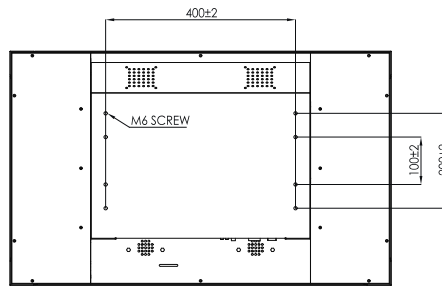

Chassis

SIDE VIEW

FRONT VIEW

BACK VIEW

BOTTOM VIEW

Measurements shown in mm
All Dimensions are ± 0.5 mm

LCD Side IO

System Side IO

* Note: this is a simplified drawing and some components are not marked in detail.
Please contact our sales representative if you need further product information.

Specifications

LCD Optical Spec :

- Model Name : W329711-OMA1
- Viewable Size Image : 32"(16:9)
- Active Display Area(mm) : 697.685 (H) x 392.256 (V)
- Pixel Pitch(mm) : 0.51075 (H) x 0.51075 (V)
- Number of Pixels : 1366x768
- Contrast Ratio : 2000:1 (typ.)
- Display Color : 16.7M (8bits/color)
- Brightness(cd/m) : 450 (typ.)
- Viewing Angle : -89~89 (H); -89~89 (V)
- Synchronization Range : 31.5~60.0KHz / 60~75Hz
- Recommended Resolution : 1366x768@ 60Hz
- Plug & Play : VESA DDC 1/2B
- Support Video Signal Type : NTSC/PAL
- Remote control : Yes
- Ambient Light sensor : Yes
- Optional Touch Screen : No(Not possible to add)