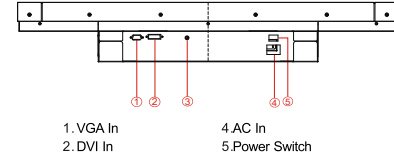

Chassis

SIDE VIEW

FRONT VIEW

BACK VIEW

BOTTOM VIEW

Measurements shown in mm
All Dimensions are ± 0.5 mm

LCD Side IO

System Side IO

* Note: this is a simplified drawing and some components are not marked in detail.
Please contact our sales representative if you need further product information.

Specifications

LCD Optical Spec :

- Model Name : W329711-OMA1
- Viewable Size Image : 32"(16:9)
- Active Display Area(mm) : 697.685 (H) x 392.256 (V)
- Pixel Pitch(mm) : 0.51075 (H) x 0.51075 (V)
- Number of Pixels : 1366x768
- Contrast Ratio : 2000:1 (typ.)
- Display Color : 16.7M (8bits/color)
- Brightness(cd/m) : 450 (typ.)
- Viewing Angle : -89~89 (H); -89~89 (V)
- Synchronization Range : 31.5~60.0KHz / 60~75Hz
- Recommended Resolution : 1366x768@ 60Hz
- Plug & Play : VESA DDC 1/2B
- Support Video Signal Type : NTSC/PAL
- Remote control : Yes
- Ambient Light sensor : Yes
- Optional Touch Screen : No(Not possible to add)