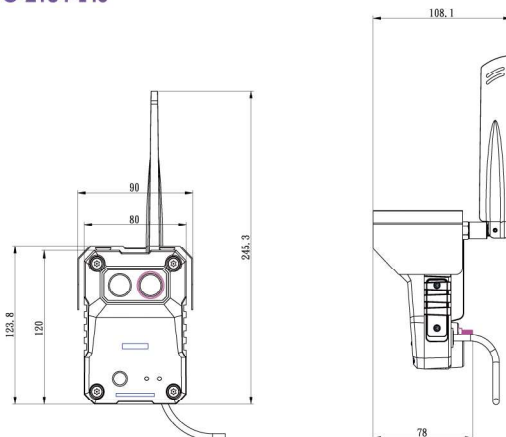

SIM slot	Micro SIM
----------	-----------

Interface

Connectors	RS-485 1 Digital Input / 1 Digital Output
------------	--

Specifications

Power	
Input	DC 12V \pm 10%
Max. Power Consumptions	< 10W
Environmental	
Operating Temperature	-20 to 60°C
Storage Temperature	-10 to 85°C
Humidity	\leq 90%
Outdoor Usage	IP66
Dimension and Weight	
Casing	Metal
Dimension (W x D x H)	80mm \times 245.3mm \times 62mm w/o sun-shield and cable (TC-2184-L40) 80mm \times 120mm \times 62mm w/o sun-shield and cable (TC-2184-E40)
Net Weight	0.55KG
Safety	
Certification	CE, FCC, NCC ,BSMI

Dimensions

• TC-2184-L40

• TC-2184-E40