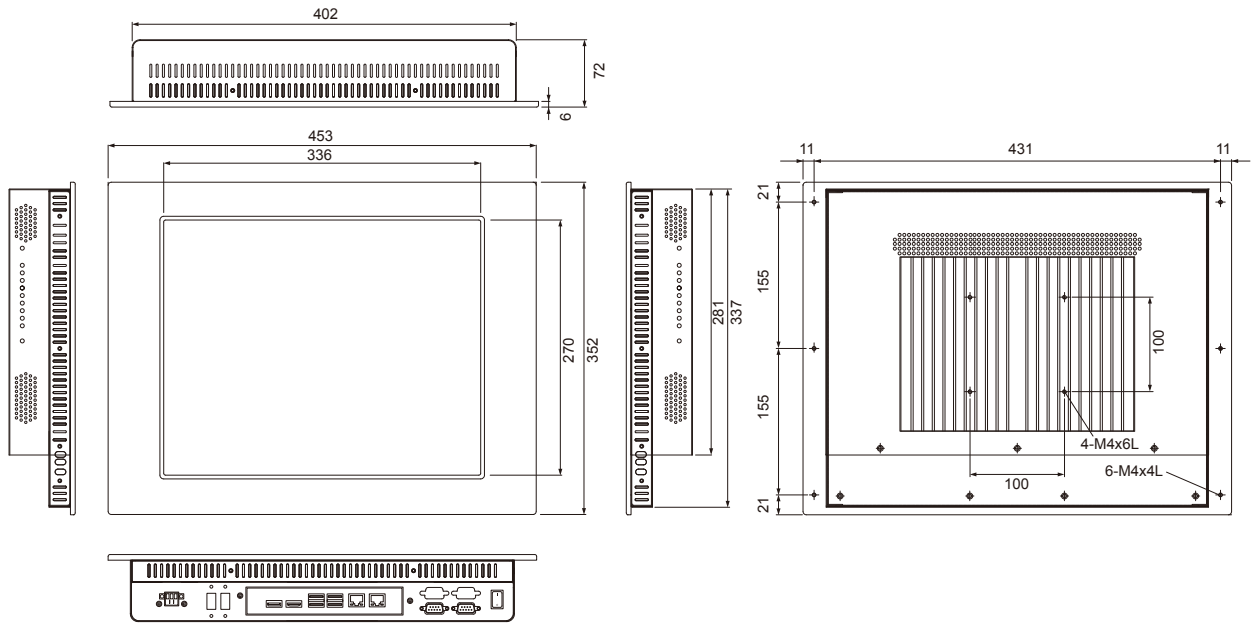

Specifications

Model No.	SP150R075/076/077S	SP170R075/076/077S	SP190R075/076/077S
SYSTEM			
CPU	7th Gen Intel® Core™ i3 7100U (075) / i5 7300U (076) / i7 7600U (077) CPU (On Board)		
Memory	1 x 260-pin DDR4 2133MHz SODIMM up to 16 GB		
H/W MONITOR			
Watchdog Timer	Watch Dog Timer 256 Level		
I/O PORTS			
RS232	2		
HDMI	1		
DP	1		
USB	4		
GLAN	2		
STORAGE			
Storage	1 x SATA 3.0 2.5" HDD/SSD		
EXPANSION			
Mini PCI-E	2 x Full size		
POWER REQUIREMENT			
Power Requirement	3 Pin power terminal block for DC in 12 ~ 24V		
TOUCH SCREEN			
Touch screen	5 Wires Resistive (one touch)		
OS SUPPORT			
OS support	Win Pro 7, 8.1, 10 / Embedded Win 7, 8.1, 10 / Fedora 25 Ubuntu 16.04		
DISPLAY			
Size	15" TFT (4:3)	17" TFT (4:3)	19" TFT (4:3)
Resolution	1024 x 768	1280 x 1024	1280 x 1024
Colors	16.2M	16.7M	16.7M
Luminance	400 cd/m2	350 cd/m2	250 cd/m2
Contrast Ratio	700:1	1000:1	1000:1
View Angle (H/V)	160°/160°	140°/170°	170°/160°
MECHANICAL & ENVIRONMENTAL			
Operation Temp.	0 ~ 45°C		
Storage Humidity	10 ~ 90%, non-condensing		
Mount	VESA mount (100X100mm) & Panel mount & Clip mount		
Dimension (WxHxD)	401 x 304 x 70 mm	453 x 352 x 72 mm	487 x 377 x 75 mm
Weight	5.7 kg	6.7 kg	8.7 kg
OPTIONAL			
P/N: 2390000003	External antenna (WIFI)		
P/N: 302A17005A	1600 cd/m2 High Brightness 15" LCD panel 1024 x 768 dpi		
P/N: 302A17005B	1600 cd/m2 High Brightness 17" LCD panel 1280 x 1024 dpi		
P/N: 2320000001	Optical Bonding		
P/N: 239SP17002	10pcs x Clips		
P/N: 3080212009	1 x RS232/422/485		
P/N: 3011100010	Waterproof sponge		
OPTIONAL HB PANEL			
	SP150R075/076/077J	SP170R075/076/077J	SP190R075/076/077J
Resolution	1024 x 768	1280 x 1024	1280 x 1024
Color	16.2M	16.7M	16.7M
Luminance	1000 cd/m2	1000 cd/m2	1000 cd/m2
Contrast Ratio	2000 : 1	1000 : 1	1000 : 1
Viewing Angle (H/V)	176°/176°	170°/165°	170°/160°

Dimensions

Unit : mm

SP150R075/076/077S

SP170R075/076/077S

SP190R075/076/077S

**Specifications are subject to change without notice.*