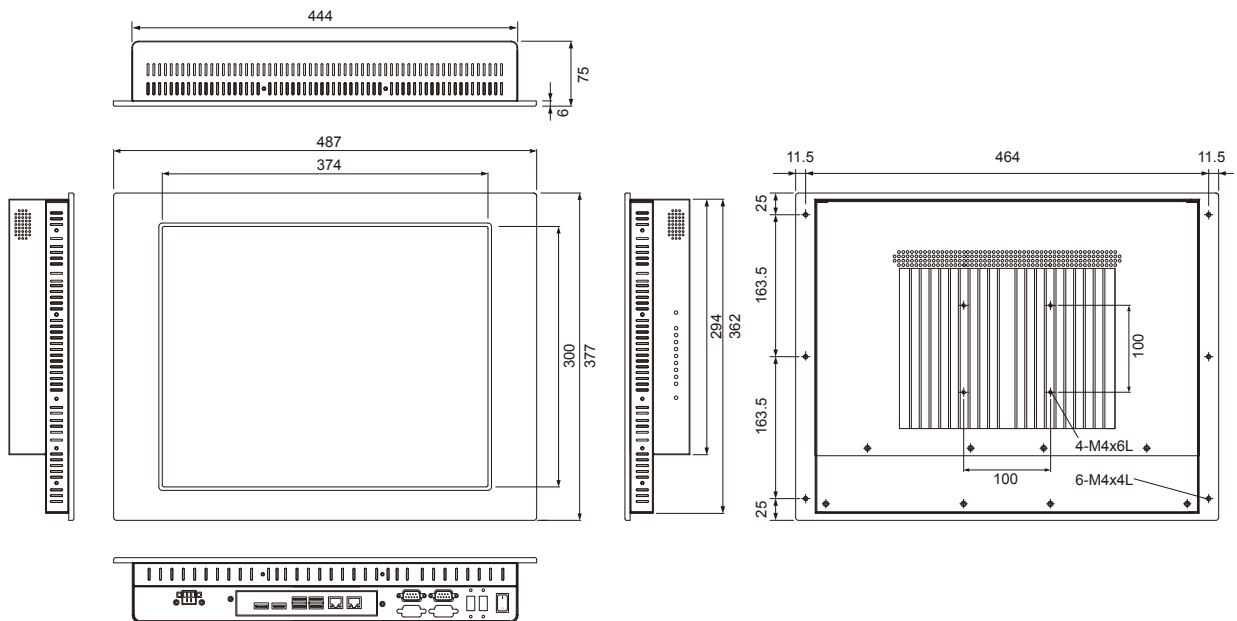

Specifications

Model No.	SP150R075/076/077S	SP170R075/076/077S	SP190R075/076/077S
SYSTEM			
CPU	7th Gen Intel® Core™ i3 7100U (075) / i5 7300U (076) / i7 7600U (077) CPU (On Board)		
Memory	1 x 260-pin DDR4 2133MHz SODIMM up to 16 GB		
H/W MONITOR			
Watchdog Timer	Watch Dog Timer 256 Level		
I/O PORTS			
RS232	2		
HDMI	1		
DP	1		
USB	4		
GLAN	2		
STORAGE			
Storage	1 x SATA 3.0 2.5" HDD/SSD		
EXPANSION			
Mini PCI-E	2 x Full size		
POWER REQUIREMENT			
Power Requirement	3 Pin power terminal block for DC in 12 ~ 24V		
TOUCH SCREEN			
Touch screen	5 Wires Resistive (one touch)		
OS SUPPORT			
OS support	Win Pro 7, 8.1, 10 / Embedded Win 7, 8.1, 10 / Fedora 25 Ubuntu 16.04		
DISPLAY			
Size	15" TFT (4:3)	17" TFT (4:3)	19" TFT (4:3)
Resolution	1024 x 768	1280 x 1024	1280 x 1024
Colors	16.2M	16.7M	16.7M
Luminance	400 cd/m2	350 cd/m2	250 cd/m2
Contrast Ratio	700:1	1000:1	1000:1
View Angle (H/V)	160°/160°	140°/170°	170°/160°
MECHANICAL & ENVIRONMENTAL			
Operation Temp.	0 ~ 45°C		
Storage Humidity	10 ~ 90%, non-condensing		
Mount	VESA mount (100X100mm) & Panel mount & Clip mount		
Dimension (WxHxD)	401 x 304 x 70 mm	453 x 352 x 72 mm	487 x 377 x 75 mm
Weight	5.7 kg	6.7 kg	8.7 kg
OPTIONAL			
P/N: 2390000003	External antenna (WIFI)		
P/N: 302A17005A	1600 cd/m2 High Brightness 15" LCD panel 1024 x 768 dpi		
P/N: 302A17005B	1600 cd/m2 High Brightness 17" LCD panel 1280 x 1024 dpi		
P/N: 2320000001	Optical Bonding		
P/N: 239SP17002	10pcs x Clips		
P/N: 3080212009	1 x RS232/422/485		
P/N: 3011100010	Waterproof sponge		
OPTIONAL HB PANEL			
	SP150R075/076/077J	SP170R075/076/077J	SP190R075/076/077J
Resolution	1024 x 768	1280 x 1024	1280 x 1024
Color	16.2M	16.7M	16.7M
Luminance	1000 cd/m2	1000 cd/m2	1000 cd/m2
Contrast Ratio	2000 : 1	1000 : 1	1000 : 1
Viewing Angle (H/V)	176°/176°	170°/165°	170°/160°

Dimensions

Unit : mm

SP150R075/076/077S

SP170R075/076/077S

SP190R075/076/077S

**Specifications are subject to change without notice.*