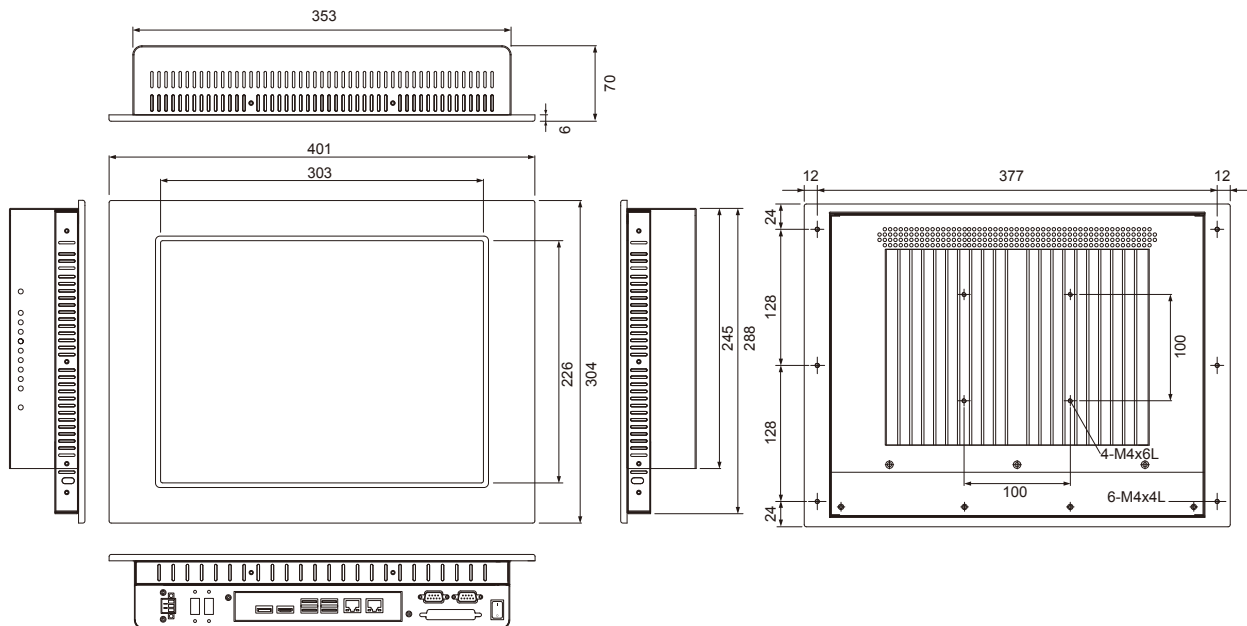

Specifications

Model No.	SP150R075/076/077S	SP170R075/076/077S	SP190R075/076/077S
SYSTEM			
CPU	7th Gen Intel® Core™ i3 7100U (075) / i5 7300U (076) / i7 7600U (077) CPU (On Board)		
Memory	1 x 260-pin DDR4 2133MHz SODIMM up to 16 GB		
H/W MONITOR			
Watchdog Timer	Watch Dog Timer 256 Level		
I/O PORTS			
RS232	2		
HDMI	1		
DP	1		
USB	4		
GLAN	2		
STORAGE			
Storage	1 x SATA 3.0 2.5" HDD/SSD		
EXPANSION			
Mini PCI-E	2 x Full size		
POWER REQUIREMENT			
Power Requirement	3 Pin power terminal block for DC in 12 ~ 24V		
TOUCH SCREEN			
Touch screen	5 Wires Resistive (one touch)		
OS SUPPORT			
OS support	Win Pro 7, 8.1, 10 / Embedded Win 7, 8.1, 10 / Fedora 25 Ubuntu 16.04		
DISPLAY			
Size	15" TFT (4:3)	17" TFT (4:3)	19" TFT (4:3)
Resolution	1024 x 768	1280 x 1024	1280 x 1024
Colors	16.2M	16.7M	16.7M
Luminance	400 cd/m2	350 cd/m2	250 cd/m2
Contrast Ratio	700:1	1000:1	1000:1
View Angle (H/V)	160°/160°	140°/170°	170°/160°
MECHANICAL & ENVIRONMENTAL			
Operation Temp.	0 ~ 45°C		
Storage Humidity	10 ~ 90%, non-condensing		
Mount	VESA mount (100X100mm) & Panel mount & Clip mount		
Dimension (WxHxD)	401 x 304 x 70 mm	453 x 352 x 72 mm	487 x 377 x 75 mm
Weight	5.7 kg	6.7 kg	8.7 kg
OPTIONAL			
P/N: 2390000003	External antenna (WIFI)		
P/N: 302A17005A	1600 cd/m2 High Brightness 15" LCD panel 1024 x 768 dpi		
P/N: 302A17005B	1600 cd/m2 High Brightness 17" LCD panel 1280 x 1024 dpi		
P/N: 2320000001	Optical Bonding		
P/N: 239SP17002	10pcs x Clips		
P/N: 3080212009	1 x RS232/422/485		
P/N: 3011100010	Waterproof sponge		
OPTIONAL HB PANEL			
	SP150R075/076/077J	SP170R075/076/077J	SP190R075/076/077J
Resolution	1024 x 768	1280 x 1024	1280 x 1024
Color	16.2M	16.7M	16.7M
Luminance	1000 cd/m2	1000 cd/m2	1000 cd/m2
Contrast Ratio	2000 : 1	1000 : 1	1000 : 1
Viewing Angle (H/V)	176°/176°	170°/165°	170°/160°

Dimensions

Unit : mm

SP150R075/076/077S

SP170R075/076/077S

SP190R075/076/077S

**Specifications are subject to change without notice.*