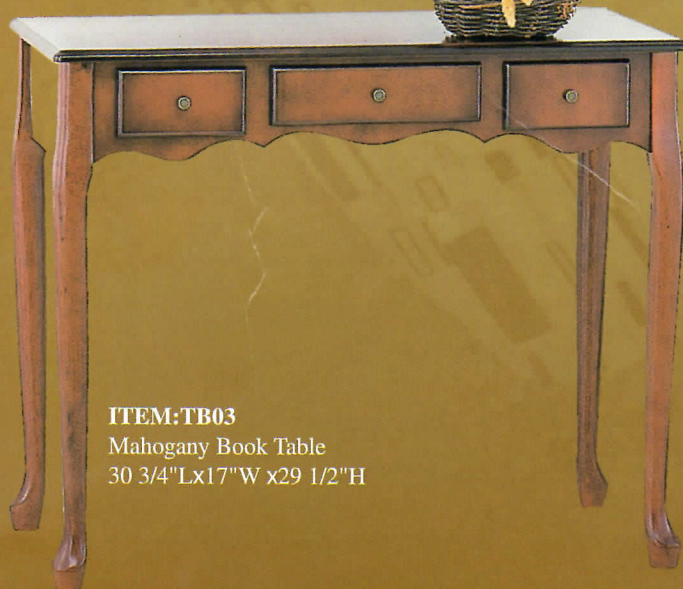

ITEM:17#
Mirror:19 3/4"x27 3/4"
Oversize:25"x33"

ITEM:TB04
Mahogany Hall Table
31 1/2"Lx15 1/2"W x29 1/2"H

ITEM:C11
Mirror:18"x26"
Oversize:24 1/4"x32 1/4"

ITEM:1007#
Mirror:22"x28"
Oversize:30"x36"

ITEM:TB06
Silver Hall Table
30"Lx15"W x29"H

ITEM:TB03
Mahogany Book Table
30 3/4"Lx17"W x29 1/2"H