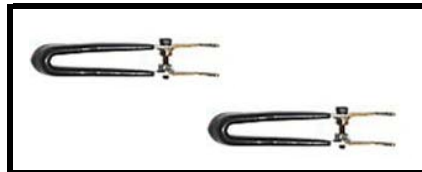

ARTICLE NO: PT-4
 DES.: ADJUSTABLE TENSION WRENCH
 APPLICATION: FOR ALL CAR LOCKS
 OTHER: 2 PCS A SET

ARTICLE NO: PT-5
 DES.: DOUBLE TENSION WRENCH
 APPLICATION: FOR ALL CAR LOCKS
 OTHER: 1 PC

ARTICLE NO: PT-6
 DES.: TUNGSTEM 3 BALDE CUTTER
 APPLICATION: 994, BD LASER, TRIAX
 OTHER: 1 PC