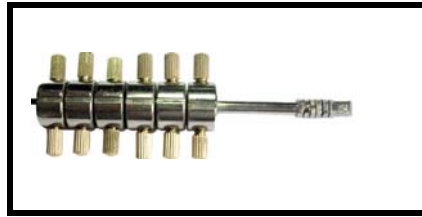

ARTICLE NO: PICK-FO21
DES.: CAR LOCK OPEN TOOL
APPLICATION: FORD TIBBE KEY
SILCA REF: FO21
OTHER: